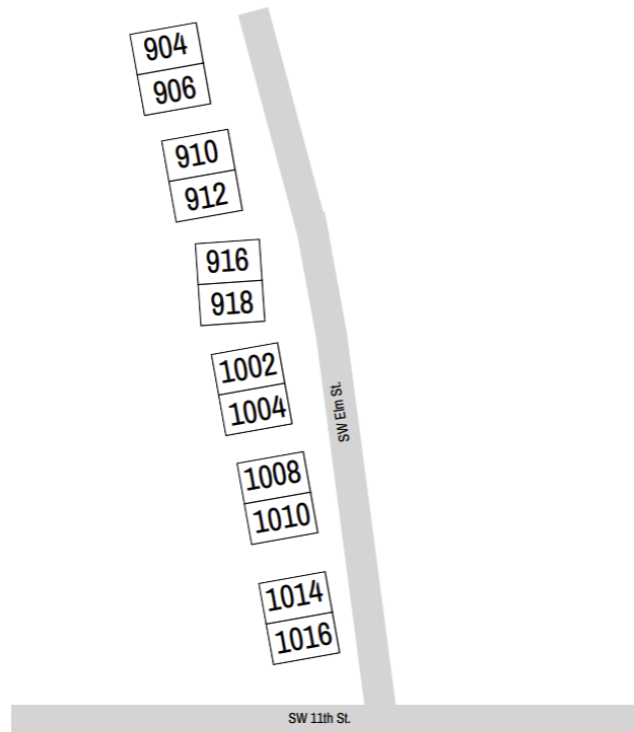

# ELM STREET VILLAS

\$2,200-\$2,400

 1016 SW ELM  
STREET, ANKENY,  
IA 50023

 DOGS OK

 CATS OK

 3 BEDROOM

 3 BATHROOMS

 ATTACHED GARAGE

Enjoy the comfort and freedom of the Elm Street Villas. These individual homes for lease are in the exciting Prairie Trail neighborhood in Ankeny and exude the area's urban sophistication and small-town charm. The homes are within walking distance to the Cascade Falls Aquatic Center, schools, 13 miles of trails and 200 acres of greenspace. The perfect place to live, explore and more!